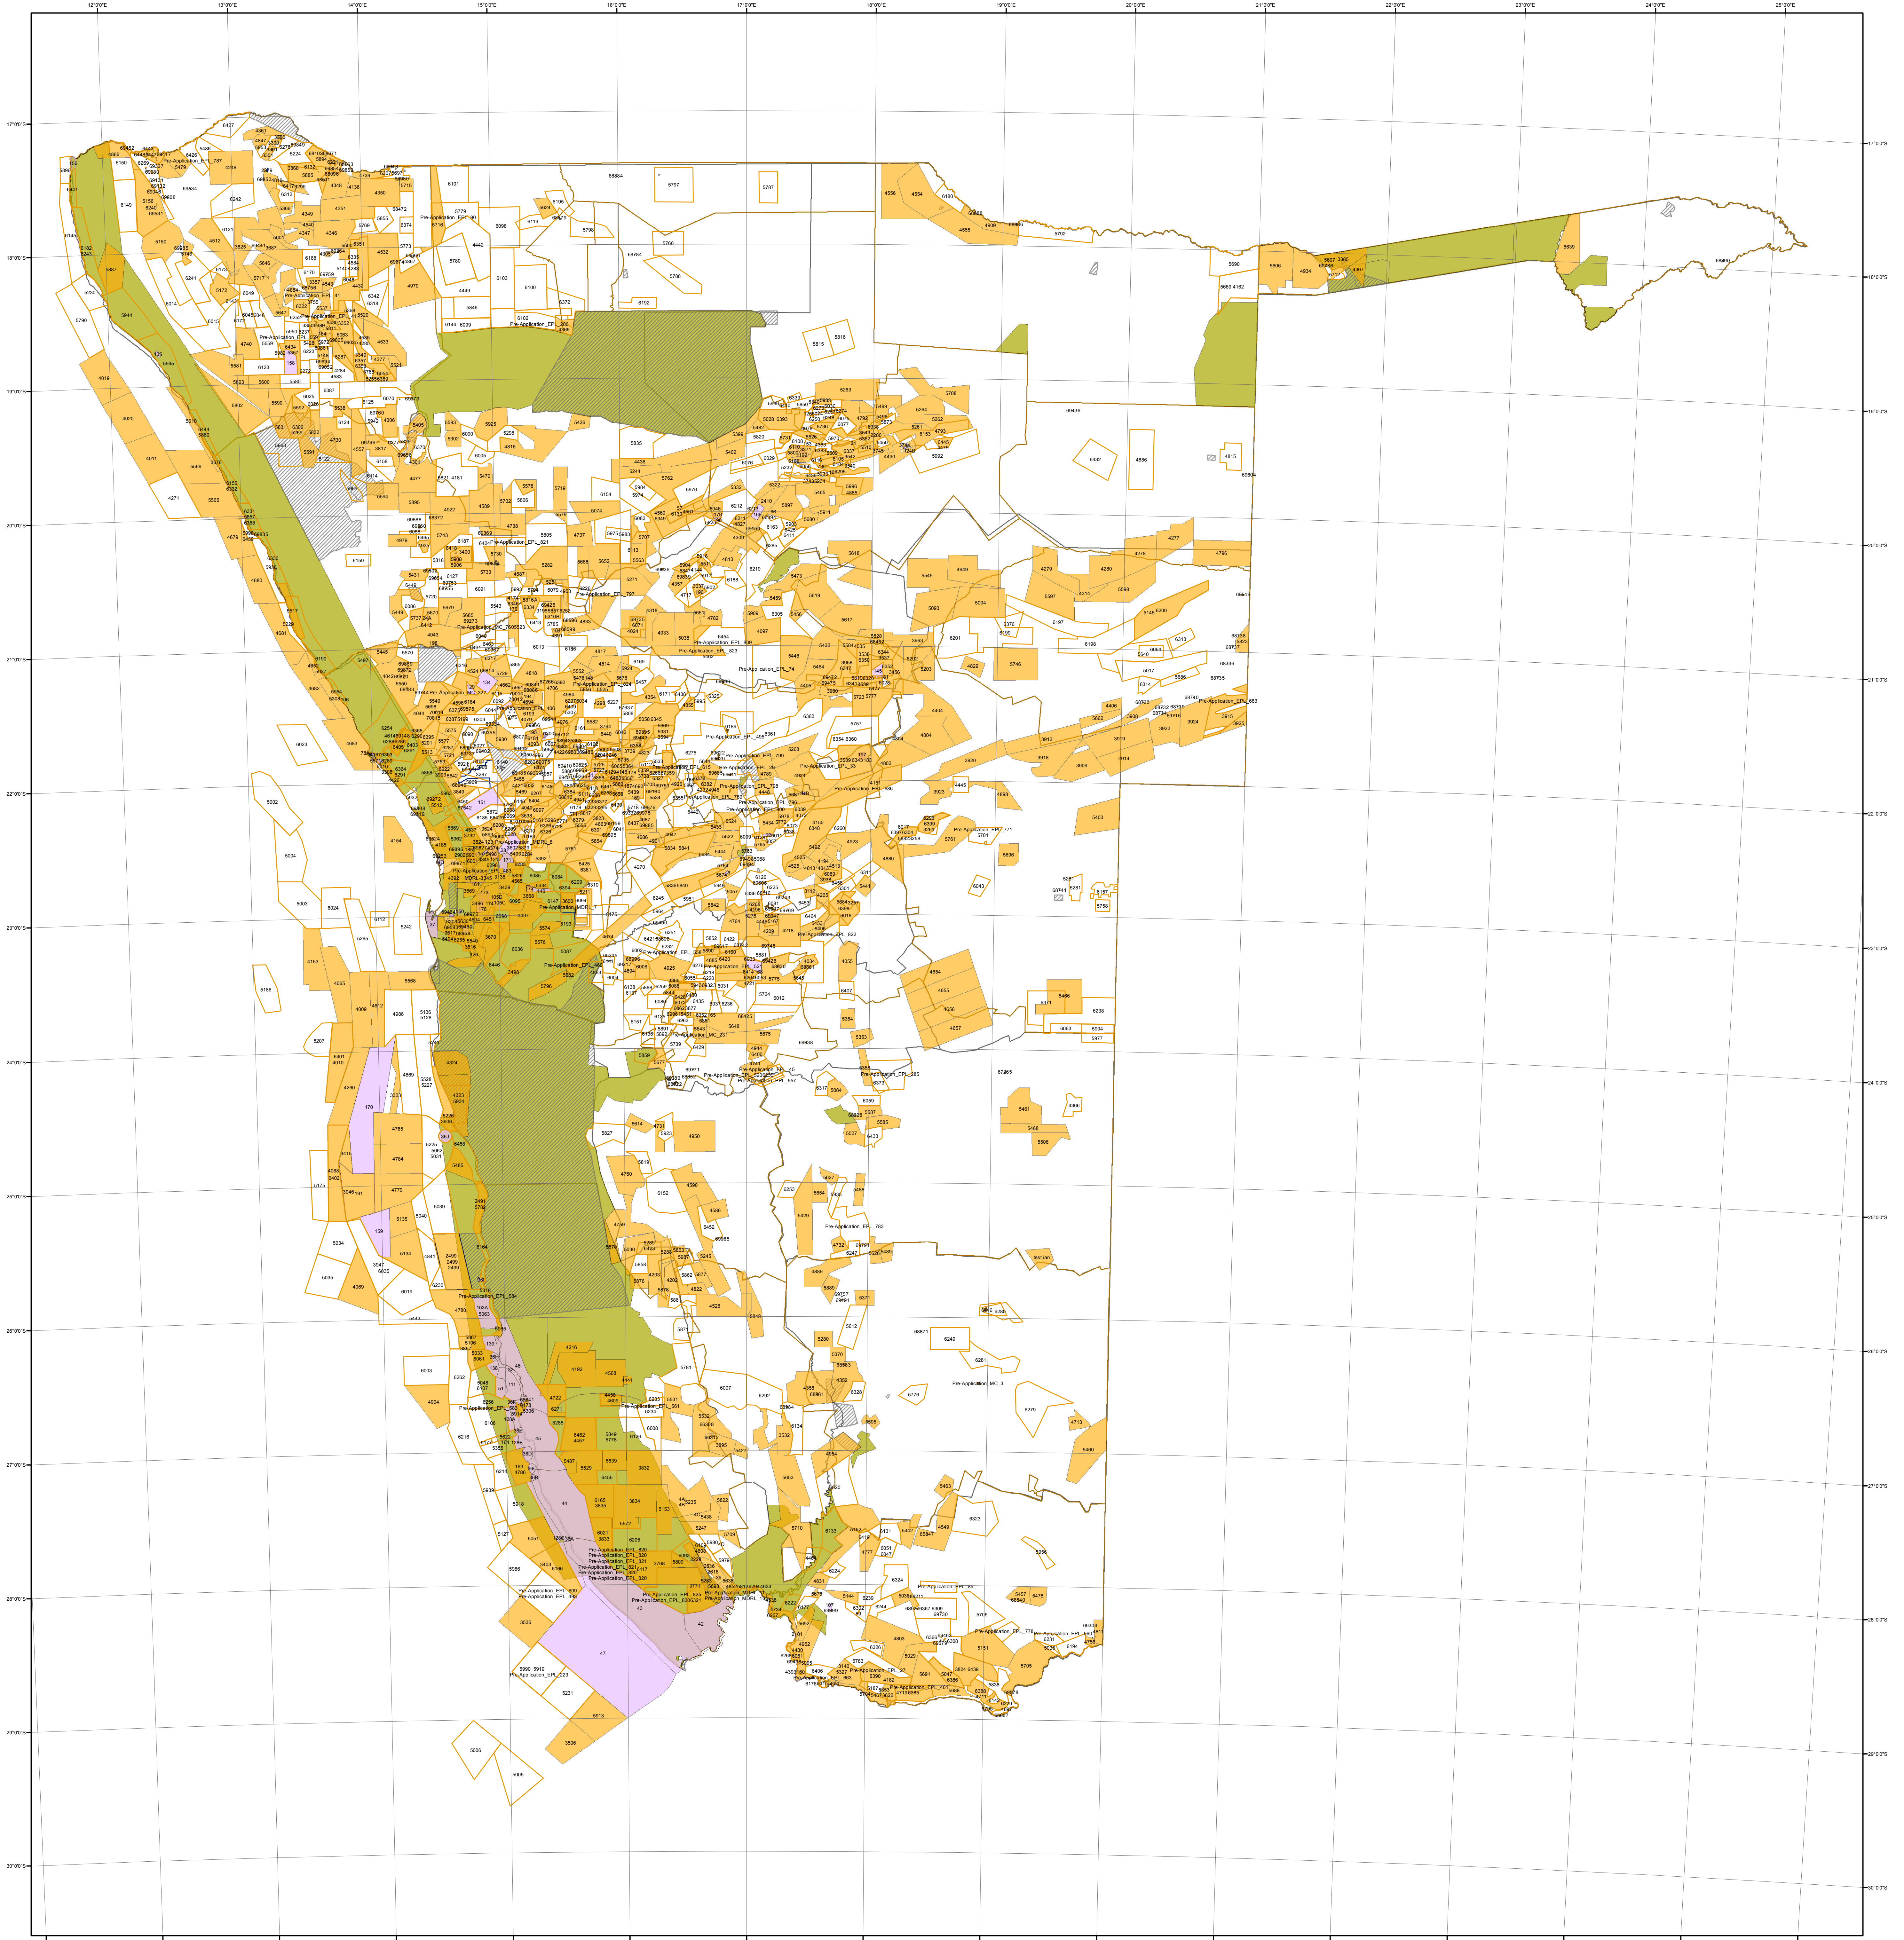

Current Namibian Licences (Ministry of Mines and Energy)

Date: 06/10/2016

Legend

EPL - Application	ERL - Application	Withdrawn Area
EPL - Active	ERL - Active	Environmentally Sensitive Areas
ML - Application	RL - Application	District
ML - Active	RL - Active	Region
MC - Application	MDRL - Application	Division
MC - Active	MDRL - Active	

1:2,000,000

Projection: Albers Conic Equal Area
Spheroid: Bessel 1841
Central Meridian: 17 Deg. E
Grid: Geographic Coordinates (Degrees)